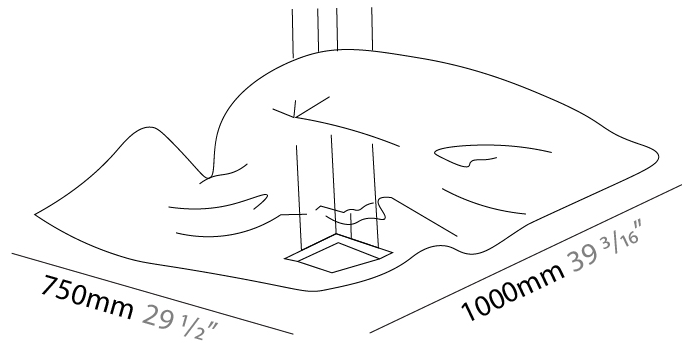

CRASH SURFACE

D132053- _____
base number

1. To build a product code in our configurator select the specify button on the base model # product page
2. To build a manual product code on this datasheet choose from the options listed below in blue font and add the suffix to the base model #

GENERAL

Series: Crash
Brand: Knikerboker
Division: Design
Mounting Type: Surface
Mounting Location: Ceiling

PHYSICAL

Shape: Rectangle
Length (mm): 750
Length (in): 29 1/2
Width (mm): 750
Width (in): 29 1/2
Extension (mm): 150
Extension (in): 5 7/8
Light Distribution: Indirect
Fixture Finish: EWH / EBK / MAN / COF / PRD / SLF / GLF / CLF / BRL / EWS / EWG / EWC / EWR / EBS / EBG / EBC / EBC / EBB / MAS / MAD / MAC / MAB / COS / CGO / CCL / CBL / PRS / PRG / PRC / PRB
Fixture Material: Metal

ELECTRICAL

Lamp Type: LED
Input Wattage (W): 21
Total Output Wattage (W): 20
Dimming: Tri-Mode (Non-Dimming and Phase Dimming (120Vac only) and 0-10V Dimming)
Driver Included: Yes
Driver Location: Integrated
Driver Type: Constant Current - Universal
Driver Class: Class 2
Input Voltage (V): 120 - 277
Constant Current (MA): 250
Upon Request: 0-10Vdc dimming / Phase dimming @120Vac / 277Vac

LED

Number of LEDs: 2
Color Temperature (°K): 3000
Max. Delivered Lumen (lm): 1100
CRI: >85 CRI
Lamp Life (hrs): 50000

OPTICAL

RATINGS AND CERTIFICATIONS

Certified By: Certified for North American Standards
IP rating: IP20