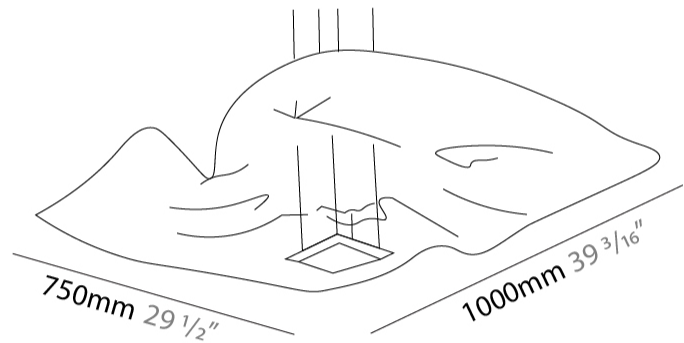

GENERAL

Series: Crash
Brand: Knikerboker
Division: Design
Mounting Type: Suspension
Mounting Location: Ceiling
Subcategory: Pendant

PHYSICAL

Shape: Abstract
Length (mm): 1000
Length (in): 39 ³/₈
Width (mm): 750
Width (in): 29 ¹/₂
Max. Overall Height (mm): 2000
Max. Overall Height (in): 78 ³/₄
Light Distribution: Indirect
Fixture Finish: EWH / EBK / MAN / COF / PRD / SLF / GLF / CLF / BRL / EWS / EWG / EWC / EWR / EBS / EBG / EBC / EBC / EBB / MAS / MAD / MAC / MAB / COS / CGO / CCL / CBL / PRS / PRG / PRC / PRB
Fixture Material: Metal
Cable Details: 4 Steel Cable 2000mm / 78 3/4" - Silicon Cable 2000mm / 78 3/4"

ELECTRICAL

Lamp Type: LED
Input Wattage (W): 10.5
Total Output Wattage (W): 10
Dimming: Tri-Mode (Non-Dimming and Phase Dimming (120Vac only) and 0-10V Dimming)
Driver Included: Yes
Driver Location: Integrated
Driver Type: Constant Current - Universal
Driver Class: Class 2
Input Voltage (V): 120 - 277
Constant Current (MA): 250
Upon Request: 0-10Vdc dimming / Phase dimming @120Vac / 277Vac

LED

Number of LEDs: 1
Color Temperature (°K): 3000
Max. Delivered Lumen (lm): 2200
CRI: >85 CRI
Lamp Life (hrs): 50000

OPTICAL

RATINGS AND CERTIFICATIONS

Certified By: Certified for North American Standards
IP rating: IP20