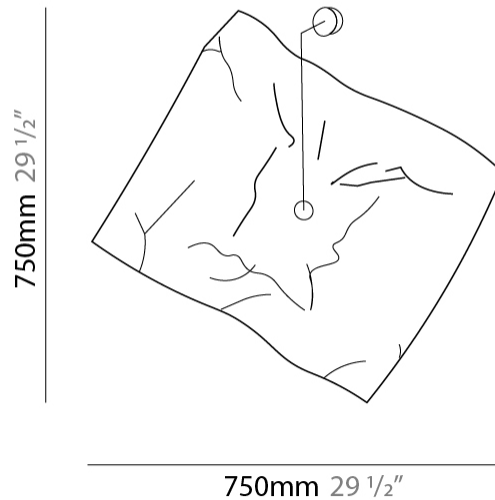

PROJECT
TYPE
SPECIFIER
QUANTITY
DATE

CRASH SURFACE

D133000-

base number Finish
Options

1. To build a product code in our configurator select the specify button on the base model # product page
2. To build a manual product code on this datasheet choose from the options listed below in blue font and add the suffix to the base model #

GENERAL

Series: Crash
Brand: Knikerboker
Division: Design
Mounting Type: Surface
Mounting Location: Wall
Subcategory: Ambient

PHYSICAL

Shape: Square
Length (mm): 750
Length (in): 29 1/2
Width (mm): 750
Width (in): 29 1/2
Extension (mm): 260
Extension (in): 10 1/4
Light Distribution: Indirect
Fixture Finish: EWH / EBK / MAN / COF / PRD / SLF / GLF / CLF / BRL
Fixture Material: Metal

ELECTRICAL

Lamp Type: LED
Input Wattage (W): 10.5
Total Output Wattage (W): 10
Dimming: Tri-Mode (Non-Dimming and Phase Dimming (120Vac only) and 0-10V Dimming)
Driver Included: Yes
Driver Location: Integrated
Driver Type: Constant Current - Universal
Driver Class: Class 2
Input Voltage (V): 120 - 277
Constant Current (MA): 250
Upon Request: 0-10Vdc dimming / Phase dimming @120Vac only / Non-dimming 120/277Vac

LED

Number of LEDs: 1
Color Temperature (°K): 3000
Max. Delivered Lumen (lm): 1100
CRI: >85 CRI
Lamp Life (hrs): 50000

OPTICAL

RATINGS AND CERTIFICATIONS

Certified By: Certified for North American Standards
IP rating: IP20